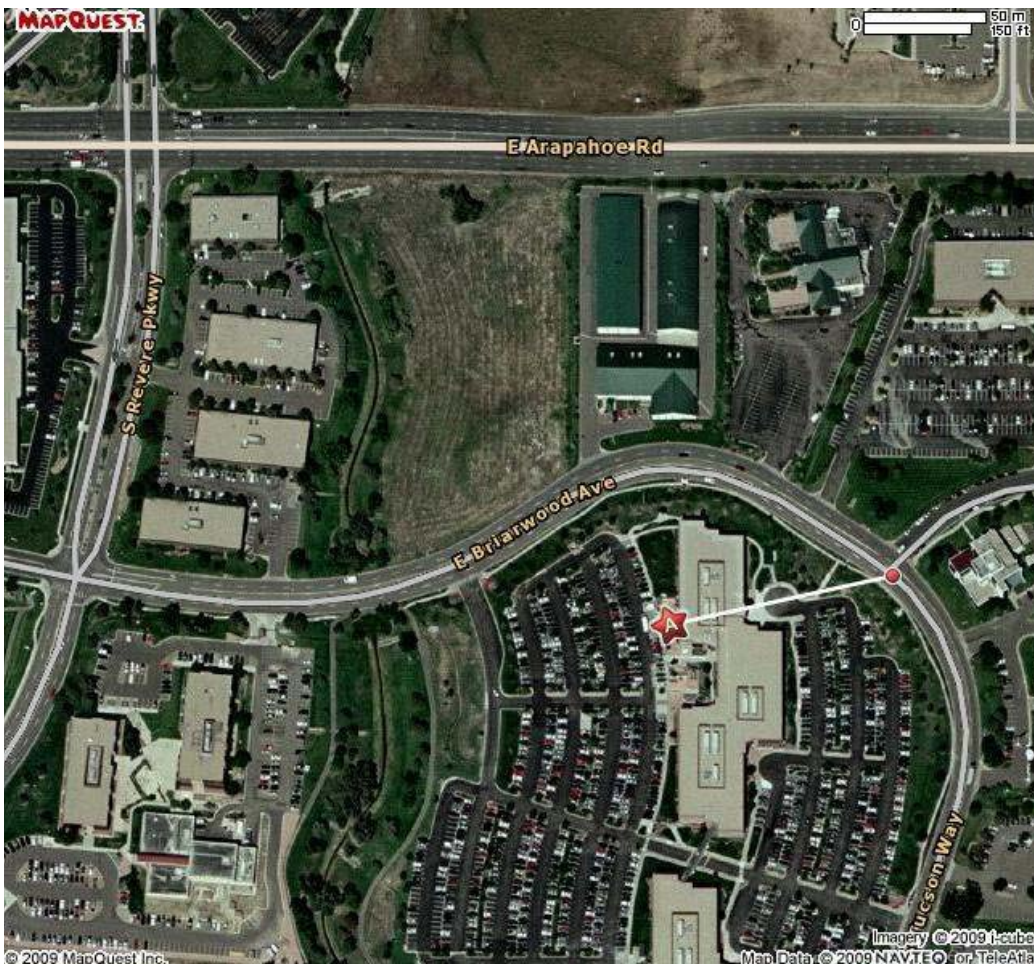

OppenheimerFunds, 6801 S. Tucson Way Centennial, CO, 80112, 303-768-3200

The meeting will be held in OppenheimerFunds Auditorium. Event signs and parking will be clearly marked for visitors. If you are unable to obtain a parking space in the reserved area feel free to find another parking spot in the lot.

Directions:

Downtown Denver to Centennial Park

- Take I-25 South to Arapahoe Road (Exit 197)
- Turn East (left) onto Arapahoe Road
- Take Arapahoe Road to Revere Parkway (next street after Peoria)
- Turn right onto Revere Parkway
- From Revere Parkway, take second left onto Briarwood Avenue
- Take second right into the North West entrance to OppenheimerFunds and follow the event signs to parking and entrance.

See map below and enter on the south west side marked with the "A".

All rights reserved. Use subject to License/Copyright Map Legend
Directions and maps are informational only. We make no warranties on the accuracy of their content, road conditions or route usability or expeditiousness. You assume all risk of use. MapQuest and its suppliers shall not be liable to you for any loss or delay resulting from your use of MapQuest. Your use of MapQuest means you agree to our [Terms of Use](#)