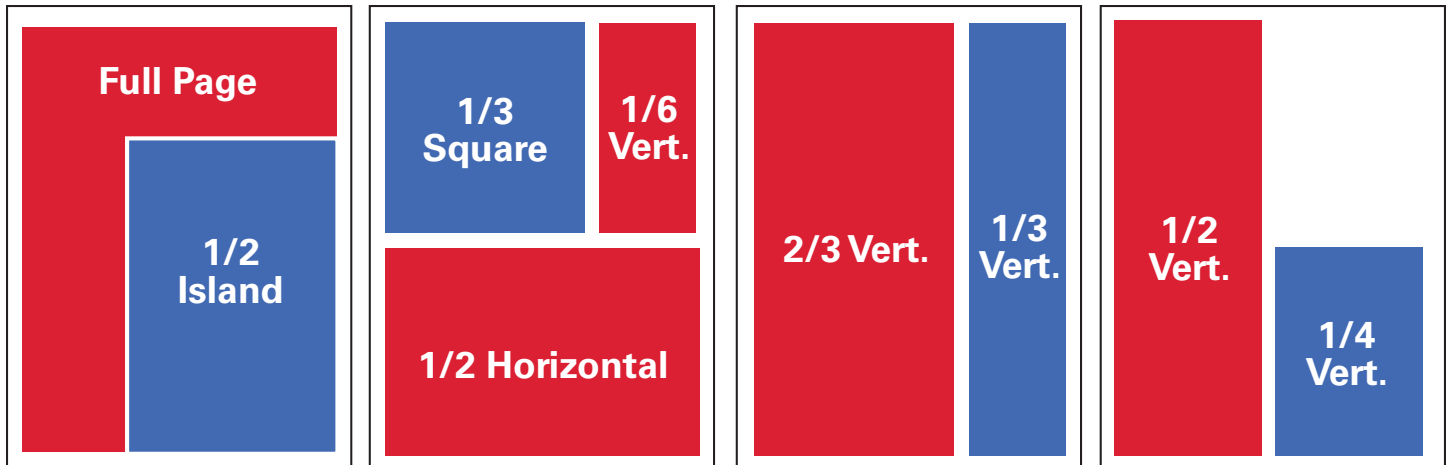

Ad Sizes

Ad sizes are to scale.

Magazine Trim Size: 7 5/8" x 10 1/2" **Bleed Size:** 7 7/8" x 10 3/4"

	Live Size	Bleed Size
Full Page:	7 1/8" x 10"	7 7/8" x 10 3/4"
2/3 Vertical:	4 3/8" x 9 3/4"	n/a
1/2 Horizontal:	6 5/8" x 4 3/4"	n/a
1/2 Island:	4 3/8" x 6 5/8"	n/a
1/2 Vertical:	3 1/4" x 9 3/4"	n/a
1/3 Vertical:	2 1/8" x 9 3/4"	n/a
1/3 Square:	4 3/8" x 4 3/4"	n/a
1/4 Vertical:	3 1/4" x 4 3/4"	n/a
1/6 Vertical:	2 1/8" x 4 3/4"	n/a

All bleed dimensions include 1/8" bleed for trim. For bleed ads, please keep live copy 1/4" from trim and crop marks. CMYK, 4-color process printing only. For PMS ink color availability, contact your Sales Representative.