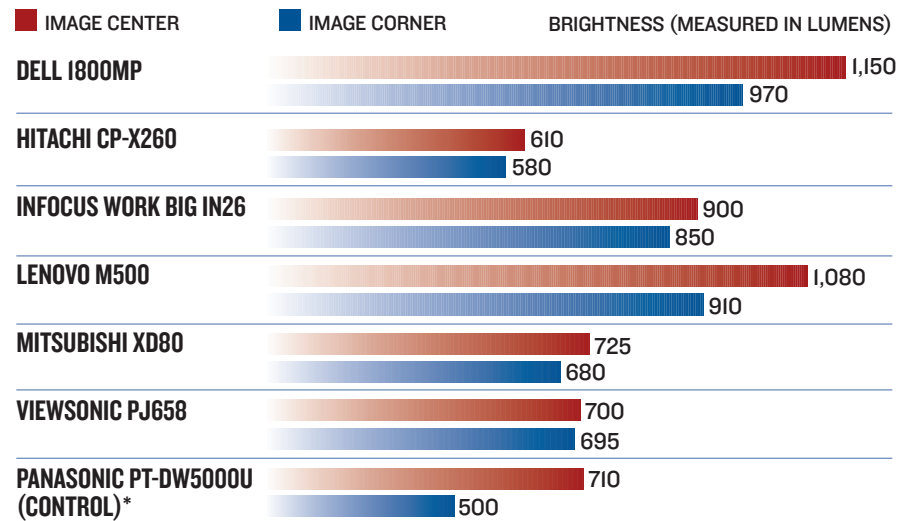

PERFORMANCE RESULTS: PORTABLE DLP PROJECTORS

* The Panasonic is a conference room projector used to compare quality against portable projectors.